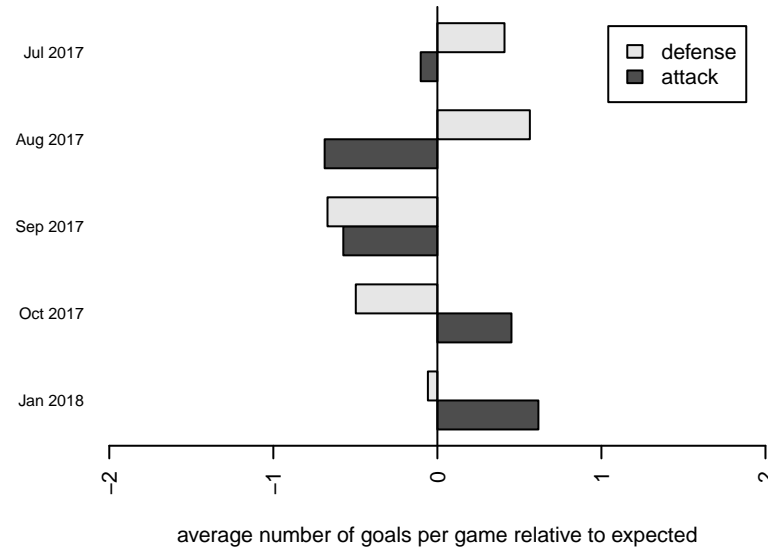

Performance relative to 13 month average