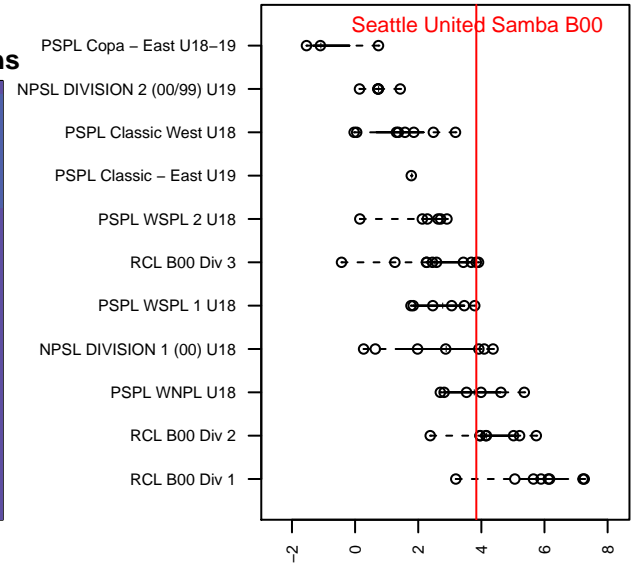

**attack and defense rating
relative to others at age
and all opponents in last 13 months**