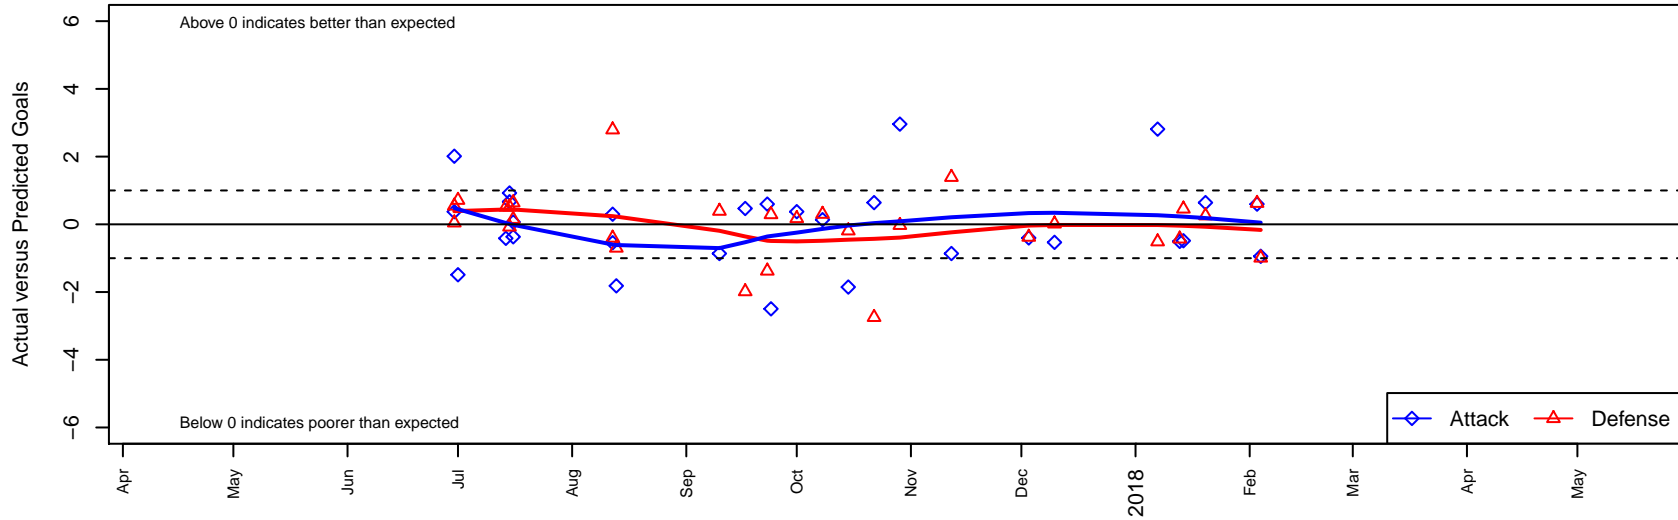

Seattle United Samba B00

Seattle United
 Seattle, WA
 B00 total strength=1673
 attack=29.1 defense=14.58
 fall league = RCL B00 Div 3

alt names used:
 Seattle United B00 Samba C
 Seattle United B00 Samba C

Venues played:
 2017 Rainier Challenge Samba U19
 2017 Beaverton Cup U19 Silver
 2017 Eastside FC Cup BU18-19
 2017 RCL B00 Div 3
 2017 WYS Presidents Cup B00 Division 1
 2017 PacNW Winter Classic 99/00 Premier 2

Seattle United Samba B00
 Dots are actual minus expected GF (blue circles) and GA (red triangles).
 Blue line is smoothed change in attack strength. Red is smoothed change in defense strength.

**attack and defense variance (black dot)
relative to other teams
and top 10 in region**